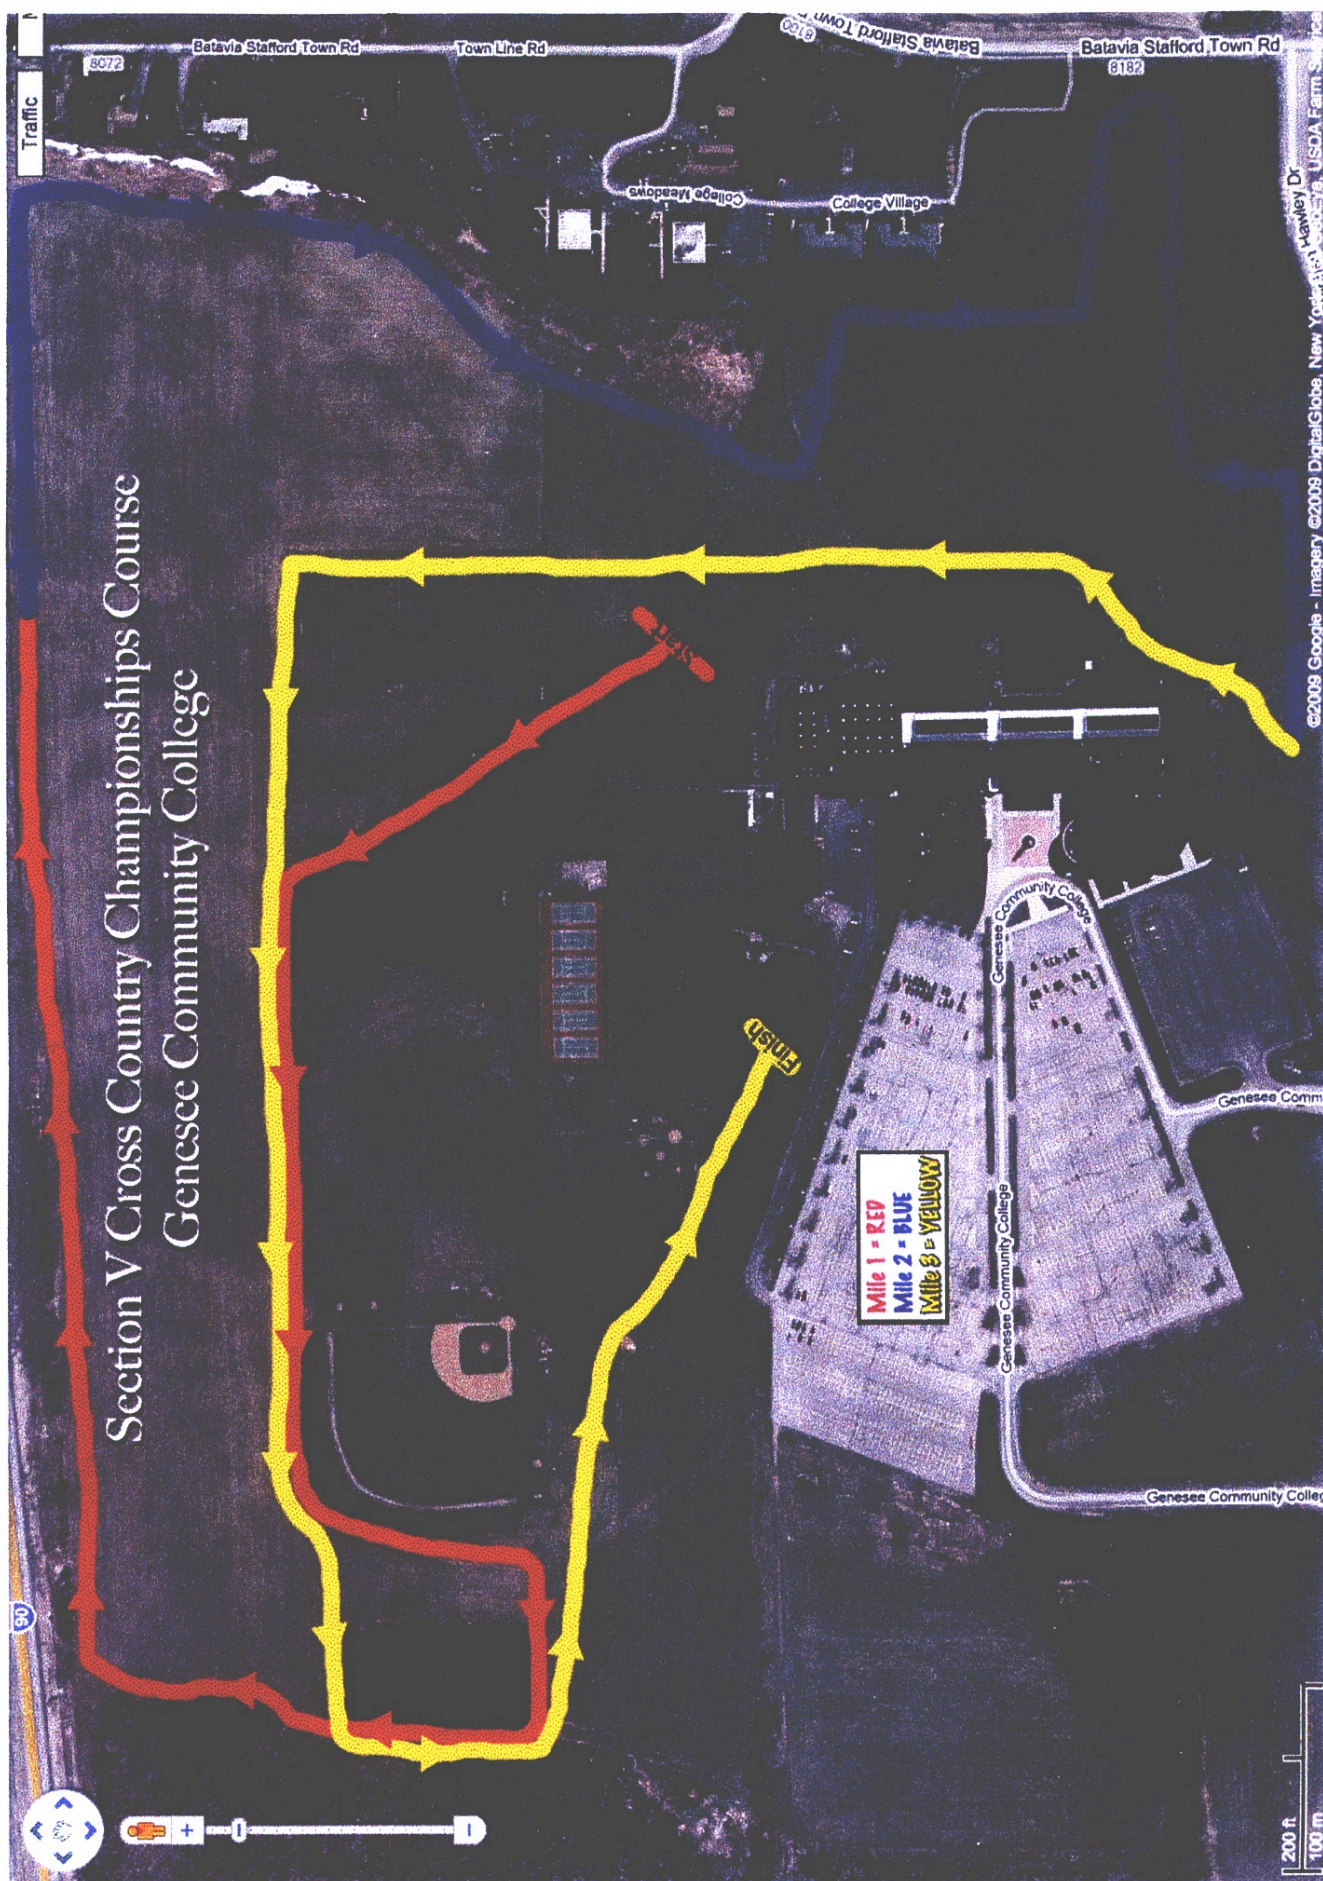

Section V Cross Country Championships Course Genesee Community College

Mile 1 - RED
Mile 2 - BLUE
Mile 3 - YELLOW

200 ft
100 m